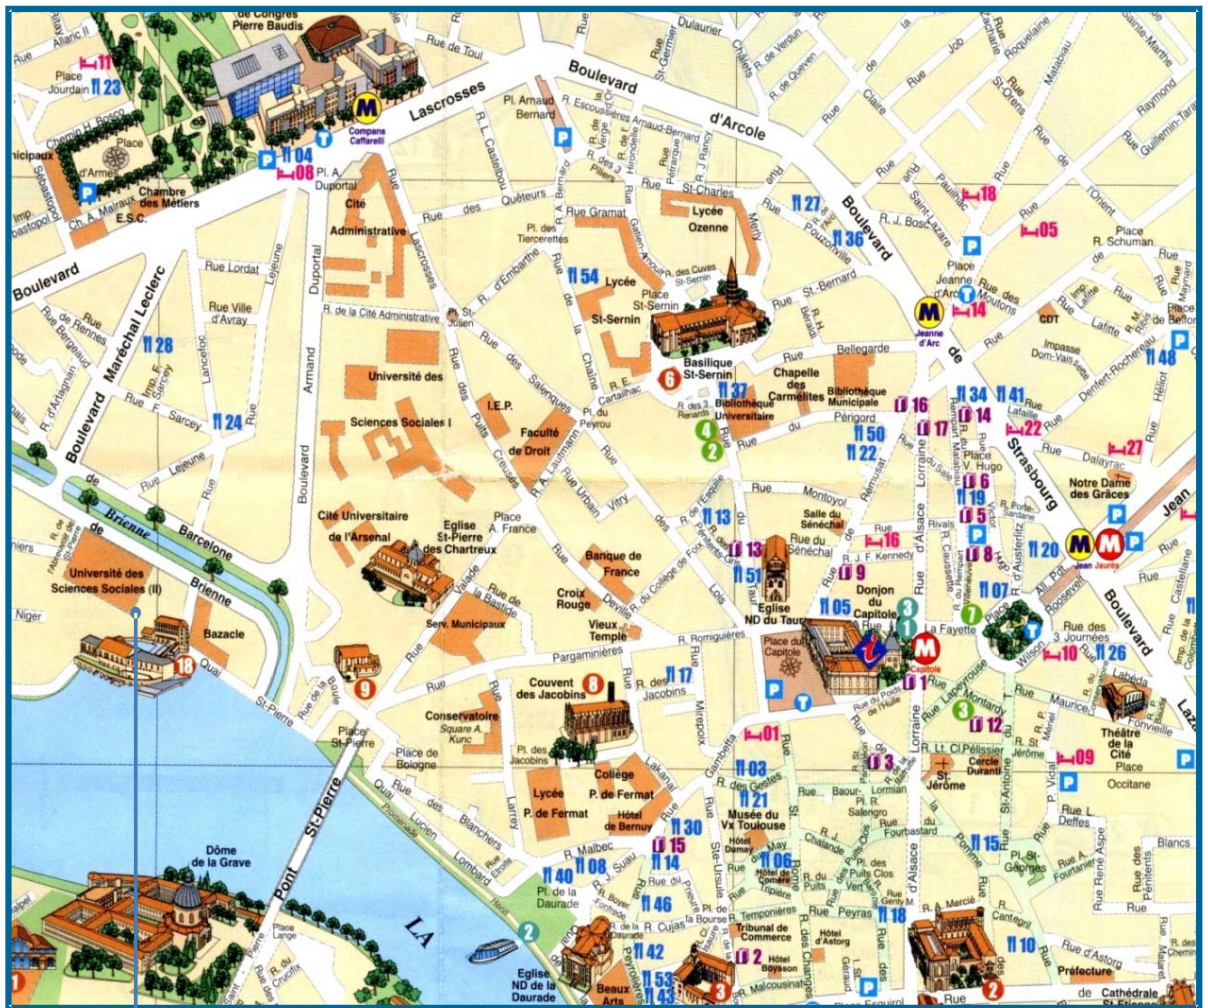

Local Information

Workshop in Honor of Eric Maskin
2013 J.-J. Laffont Prize Winner
Toulouse, June 5th, 2013

➤ Map of Toulouse

INSTITUT
D'ÉCONOMIE
INDUSTRIELLE

Conference venue:
Toulouse School of Economics
Manufacture des Tabacs
S Building – Auditorium MS 001
1 rue des Amidonniers
31000 Toulouse - France

Toulouse
School
of Economics

21 allée de Brienne
31015 Toulouse cedex 6 - FRANCE
Tél : +33 (0)5 61 12 85 89
www.tse-fr.eu