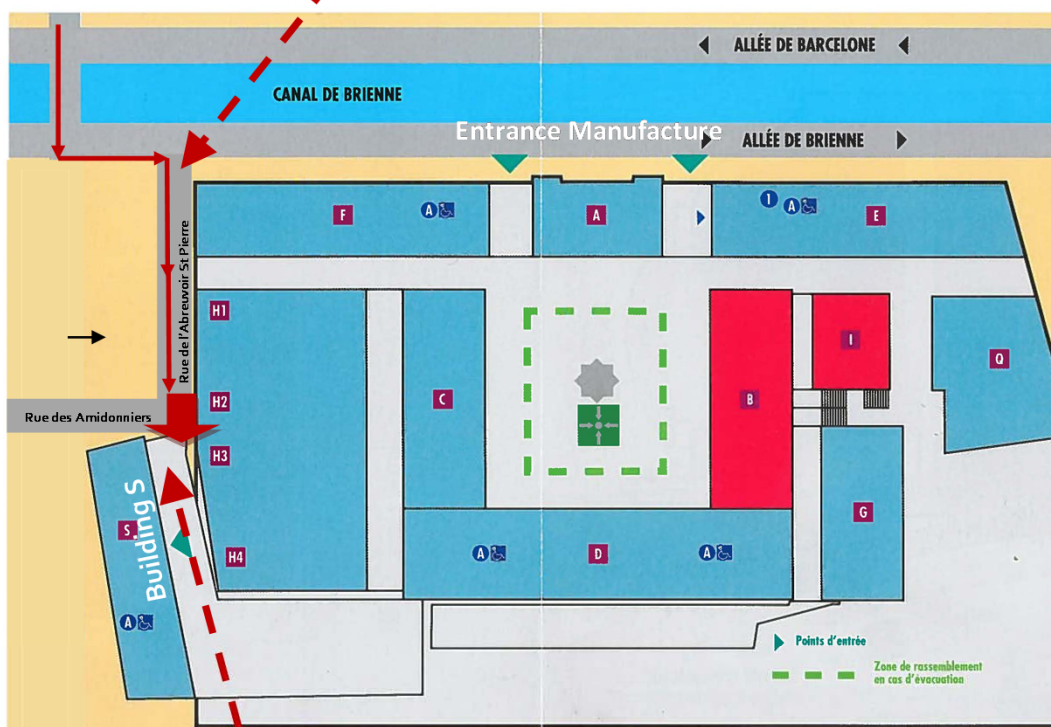

Local Information

Workshop in Honor of Eric Maskin
2013 J.-J. Laffont Prize Winner
Toulouse, June 5th, 2013

➤ Map of Manufacture des Tabacs

**View of the entrance
of Building S**

INSTITUT
D'ÉCONOMIE
INDUSTRIELLE

21 allée de Brienne
31015 Toulouse cedex 6 - FRANCE
Tél : +33 (0)5 61 12 85 89
www.tse-fr.eu

INSTITUT
D'ÉCONOMIE
INDUSTRIELLE