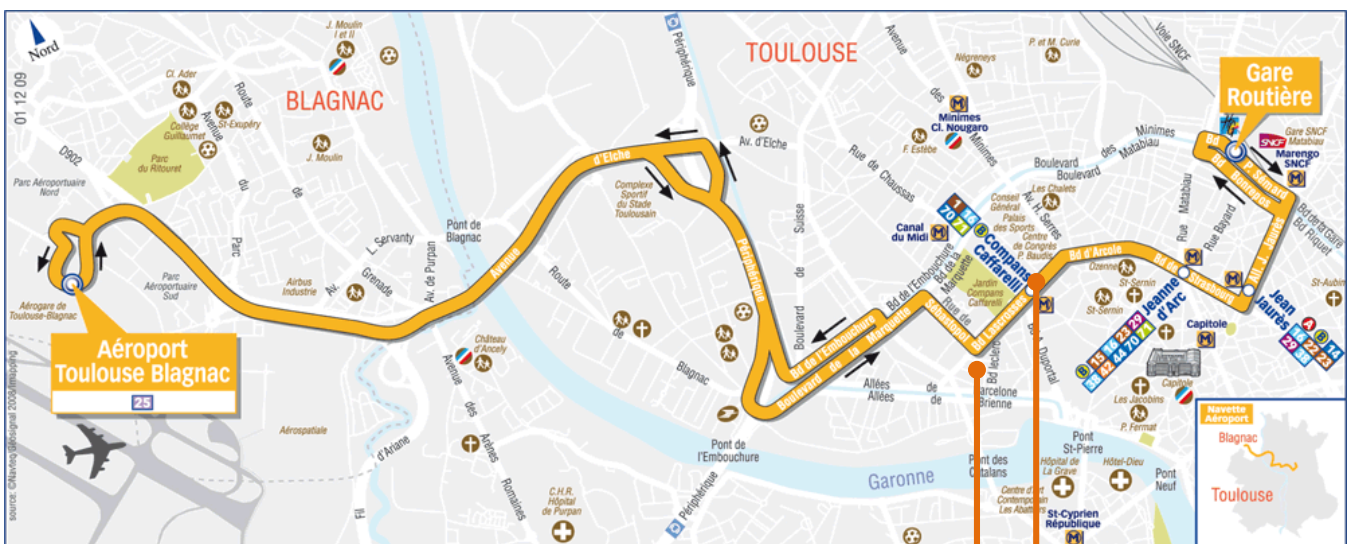

➤ Conference Venue

- Address:

Université de Toulouse 1 Capitole
Manufacture des Tabacs
S Building - Auditorium MS 001
1, rue des Amidonniers
31015 Toulouse cedex 6 – France
Tél. + 33 (0) 5 61 12 85 89
(see map of Toulouse)

- From Blagnac Airport:

- **by taxi** from the airport to the Conference venue
The trip costs between 22€ to 35€ and takes 20 minutes
- **by the airport shuttle** to the City-Centre
The bus stop is in front of door C on ground level (arrival level)
Airport shuttle leaving every 20 minutes to bus stop « Compans Caffarelli »
Single fare: 8 € / Round-trip : 15 €

Bus stop
« Compans Caffarelli »

Hôtel de Brienne
20 bd Maréchal Leclerc

9th bi-annual Postal Economics conference on E-commerce, Digital Economy and Delivery Services

Toulouse, Manufacture des Tabacs
March 31st – April 1st, 2016

LE GROUPE LA POSTE

INSTITUT
D'ÉCONOMIE
INDUSTRIELLE

➤ Map of Toulouse

Conference venue:
Toulouse School of Economics
Manufacture des Tabacs
S Building – Auditorium MS 001
1, rue des Amidonniers
31000 Toulouse - France