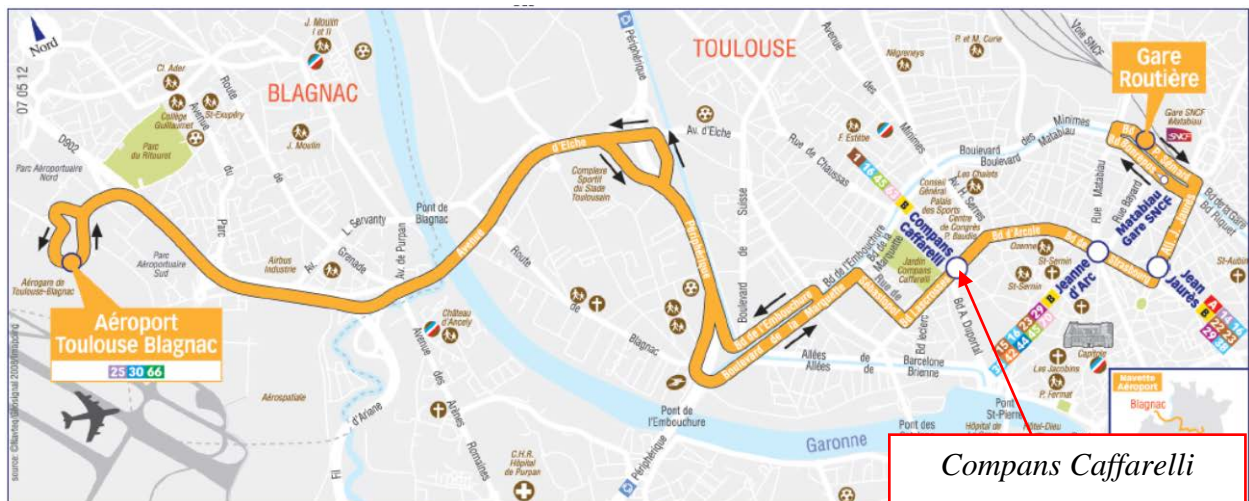

Local information

Conference venue

Conference venue

Université de Toulouse 1 Capitole
 Toulouse School of Economics (TSE)
 Manufacture des Tabacs
 Buildings I and S
 21 allée de Brienne
 31000 Toulouse - France
 (Tel + 33 (0)5 61 12 85 89)

From Toulouse-Blagnac airport

By taxi from the airport to the conference venue.
 The trip costs between 22 € to 35 € and takes 20 minutes.

By the airport shuttle to the City-Centre
 The bus stop is in front of door C on ground level (arrival level)
 Airport shuttle every 20 minutes reaching bus/metro stop *Compans Caffarelli*
 One way ticket: 5,50 € – 1-day airport pass: 8,50 €.

From the rail station called “Gare Matabiau”

Take Line A to *Jean-Jaurès* station (direction *Basso-Cambo*), then take the second underground **Line B** until *Compans Caffarelli* station (direction *Borderouge*).