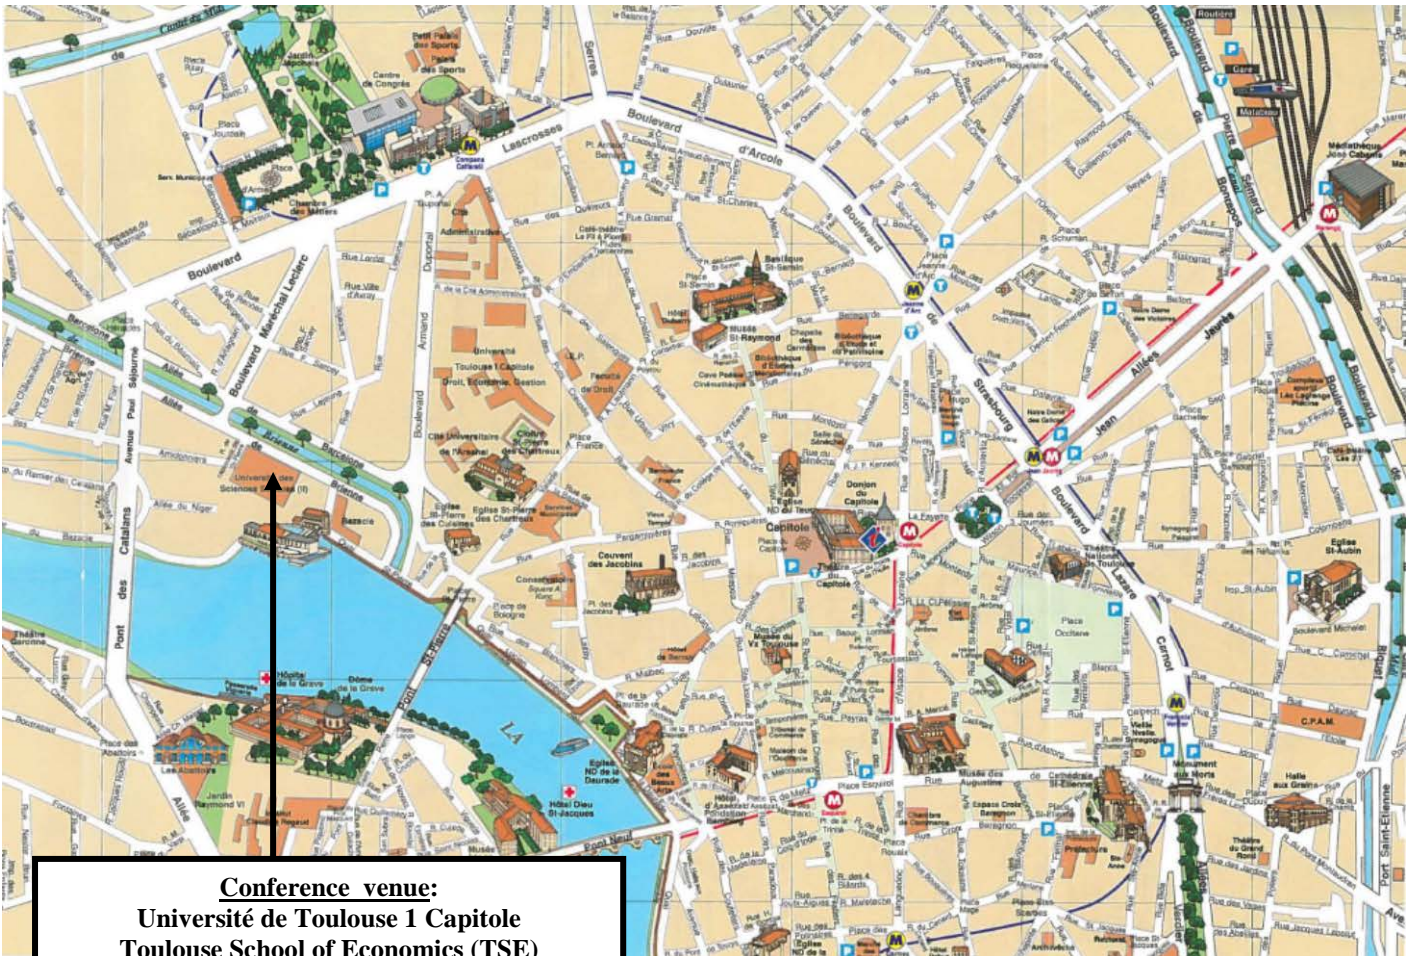

Conférence venue:
Université de Toulouse 1 Capitole
Toulouse School of Economics (TSE)
Manufacture des Tabacs
Buildings I and S
21 allée de Brienne
31000 Toulouse