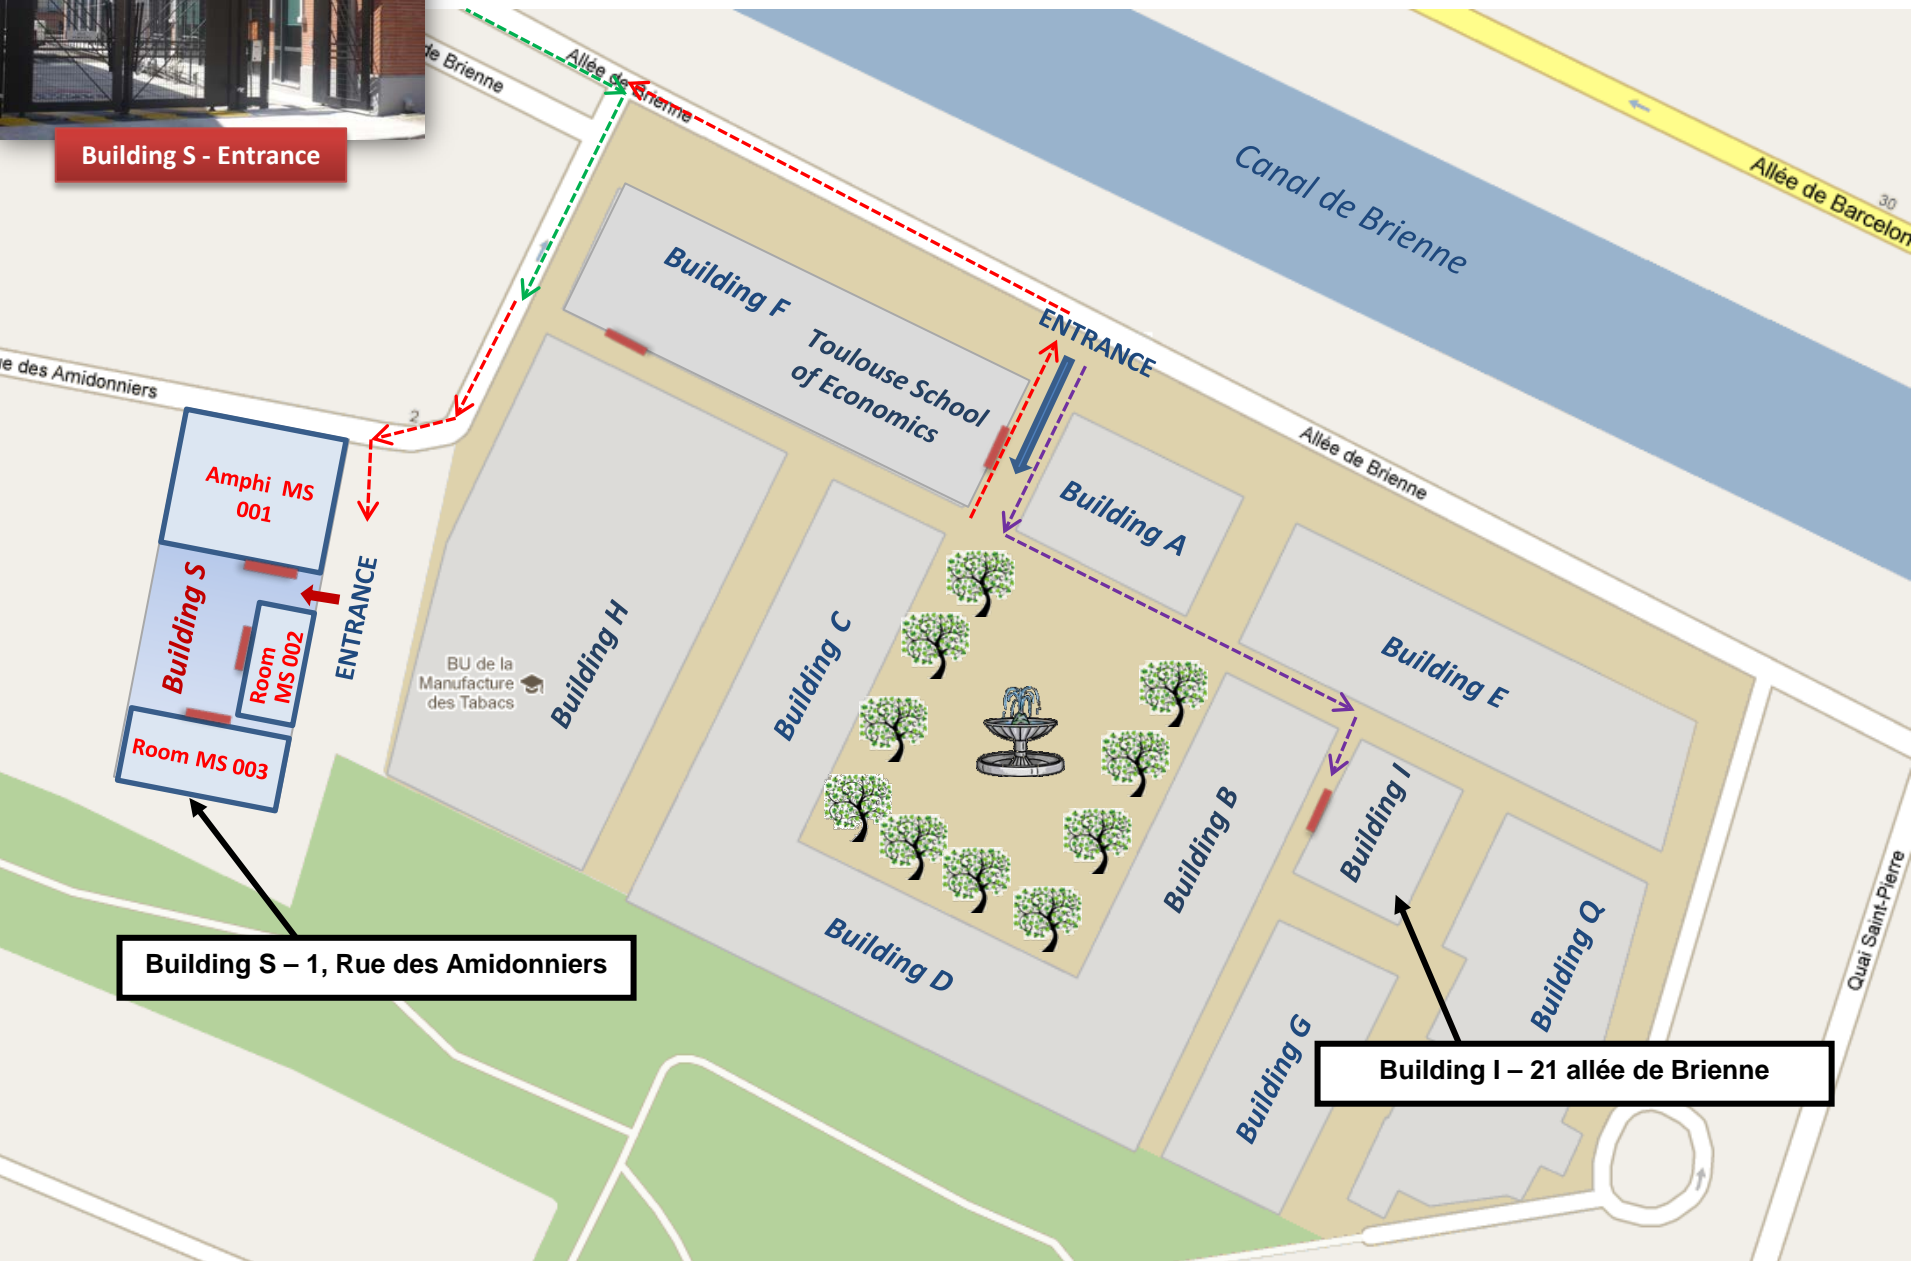

From the rail station called “Gare Matabiau”

Take Line A to *Jean-Jaurès* station (direction *Basso-Cambo*), then take the second underground **Line B** until *Compans Caffarelli* station (direction *Borderouge*).

Jean Jaurès

Compans Caffarelli

Map of Toulouse

Conférence venue:
Université de Toulouse 1 Capitole
Toulouse School of Economics (TSE)
Manufacture des Tabacs
Buildings I and S
21 allée de Brienne
31000 Toulouse

Building S - Entrance

Building S – 1, Rue des Amidonniers

Building I – 21 allée de Brienne