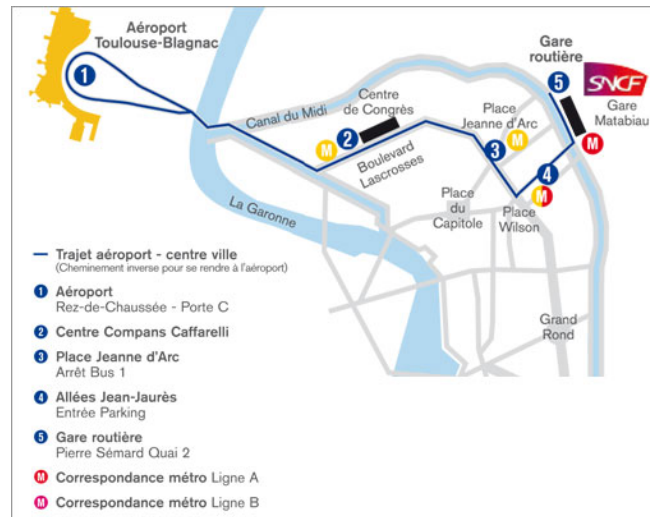

➤ Conference Venue

- Address:

Atria Toulouse Compans Caffarelli

8, Esplanade Compans Caffarelli
Boulevard Lascrosses
31000 Toulouse
Tel : +33(0)5 61 11 09 09

<http://www.mercure.com/gb/hotel-1585-hotel-mercure-toulouse-atria-compans-caffarelli/index.shtml>

- From Blagnac Airport:

- **by taxi** from the airport to the Conference venue
The trip costs between 20€ to 30€ and takes 20 minutes
- **by the airport shuttle** to the City-Centre
The bus stop is in front of door C on ground level (arrival level)
Airport shuttle leaving every 20 minutes to bus stop « Compans Caffarelli »
Fare: Single fare: 5€

- From Matabiau Train Station:

- **Metro A:** direction "Basso Cambo". Change at "Jean-Jaurès"
 - **Metro B:** direction "Borderouge". Stop at "Compans Caffarelli"
- (see next page)