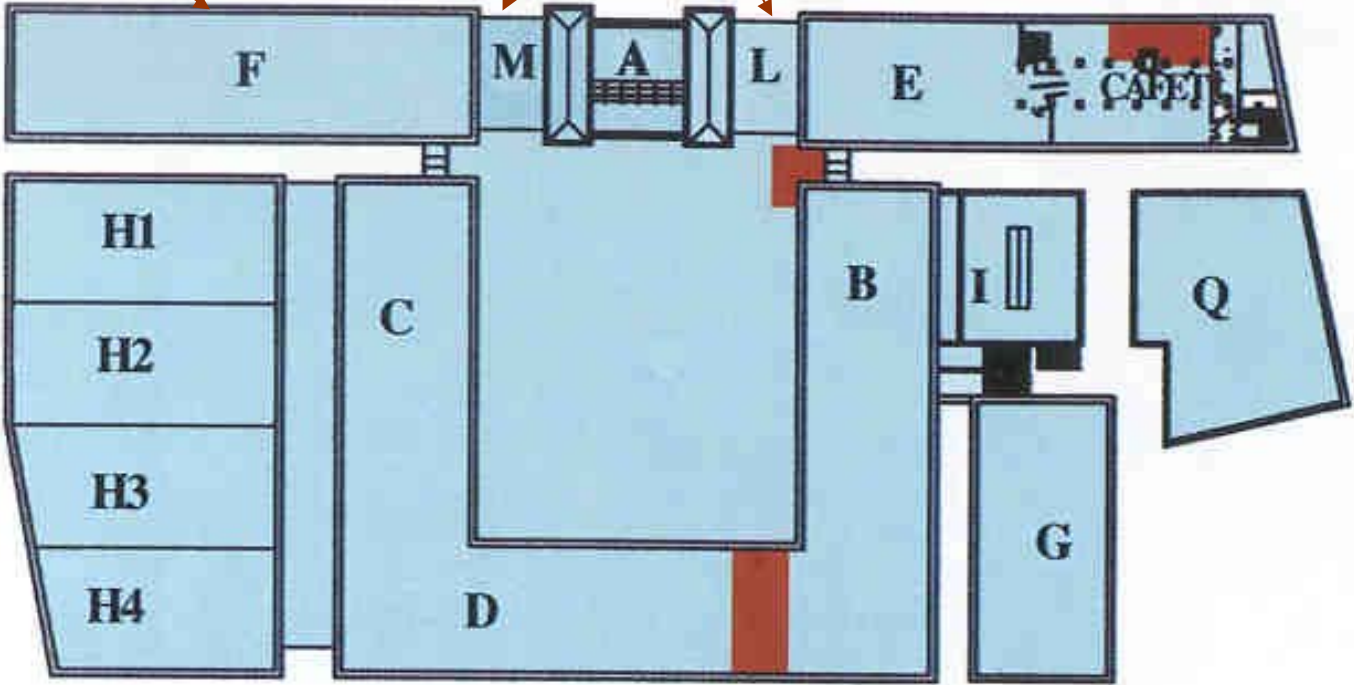

Map of MANUFACTURE DES TABACS
IDEI, 21 Allée de Brienne
Building F, 3rd Floor - Room MF 323
31000 Toulouse - France

Canal de Brienne

Seminar Room
Building F, 3rd Floor -
Room MF 323

Entrance of the Manufacture