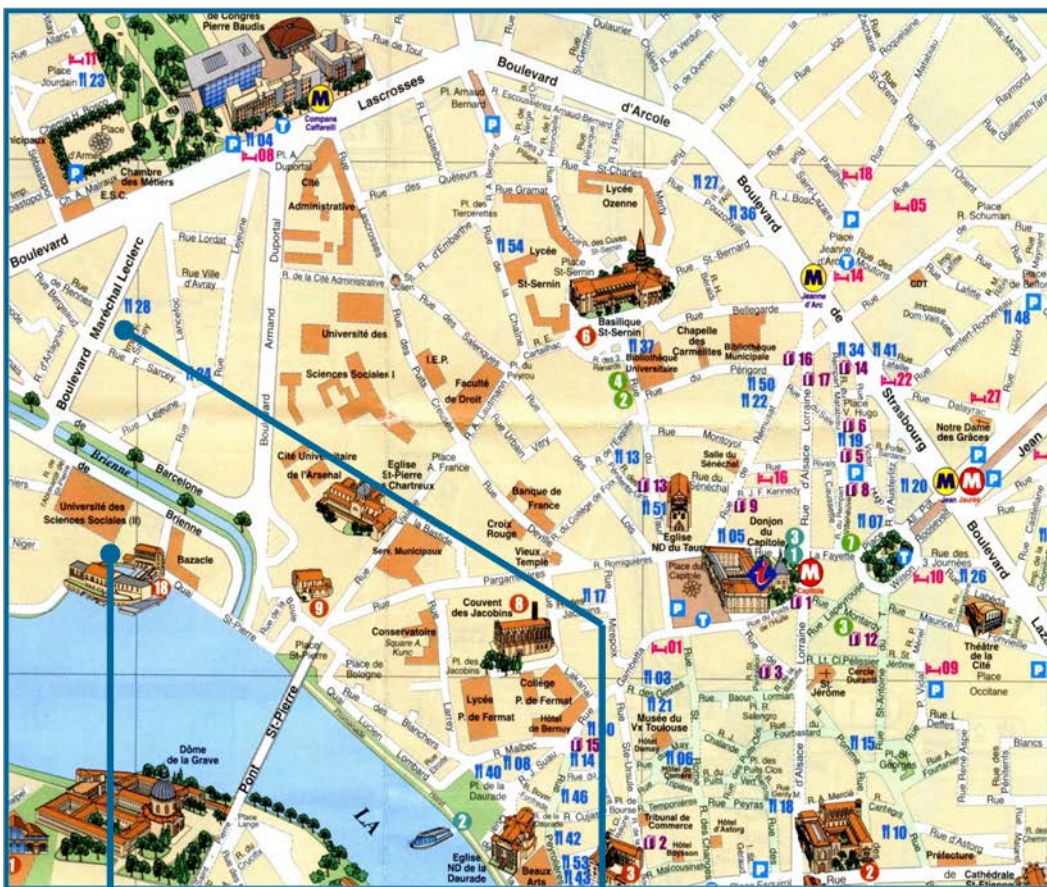

Airport shuttle leaving every 20 minutes to bus stop « Compans Caffarelli »

Fare: Single fare: 5€

Bus stop Compans Caffarelli

- From Matabiau Train Station:

Metro A: direction “Basso Cambo”. Change at “Jean-Jaurès” and take **Metro B:** direction “Borderouge”. Stop at “Compans Caffarelli”

Conference venue:

Université Toulouse I Capitole
Manufacture des Tabacs
S Building – Auditorium MS 001
1, rue des Amidonniers
31000 Toulouse - France

Hôtel de Brienne

20, boulevard Maréchal Leclerc
31000 Toulouse