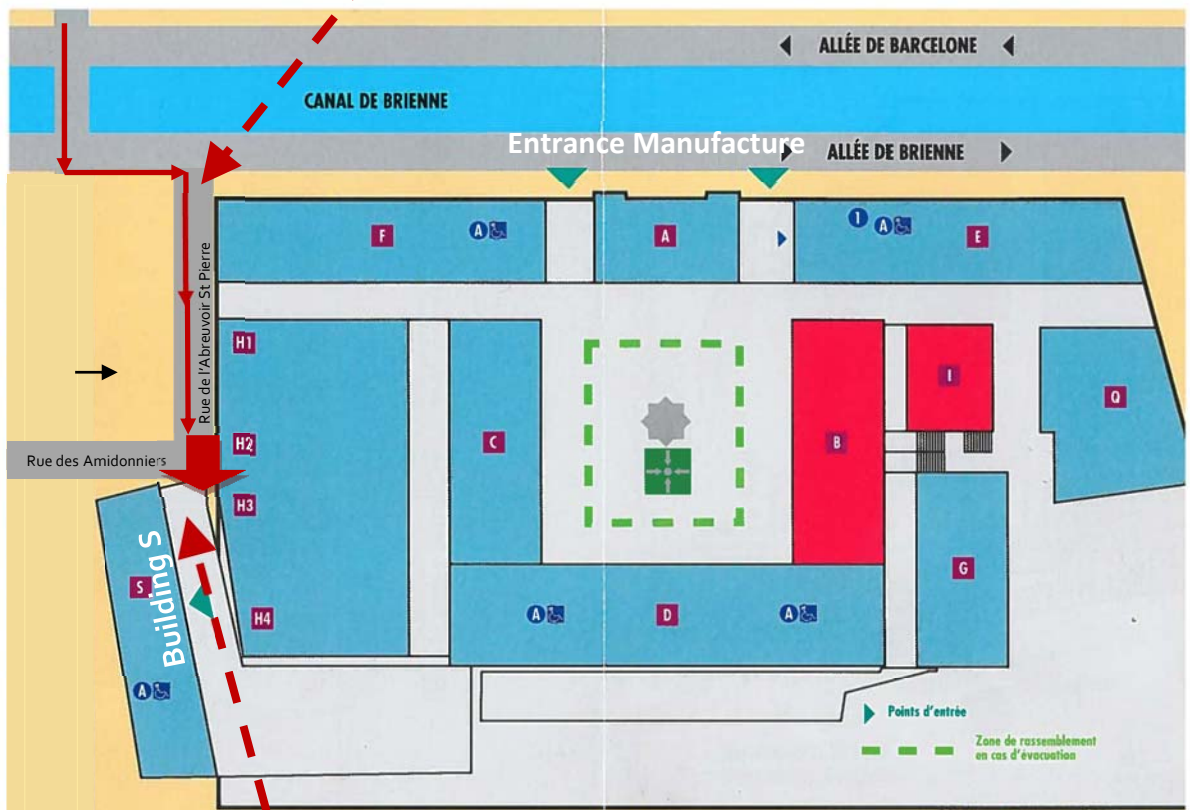

Conference venue:
Université Toulouse I Capitole
Manufacture des Tabacs
Building S – Auditorium MS 001
1, rue des Amidonniers
31000 Toulouse - France

View of the entrance of Building S